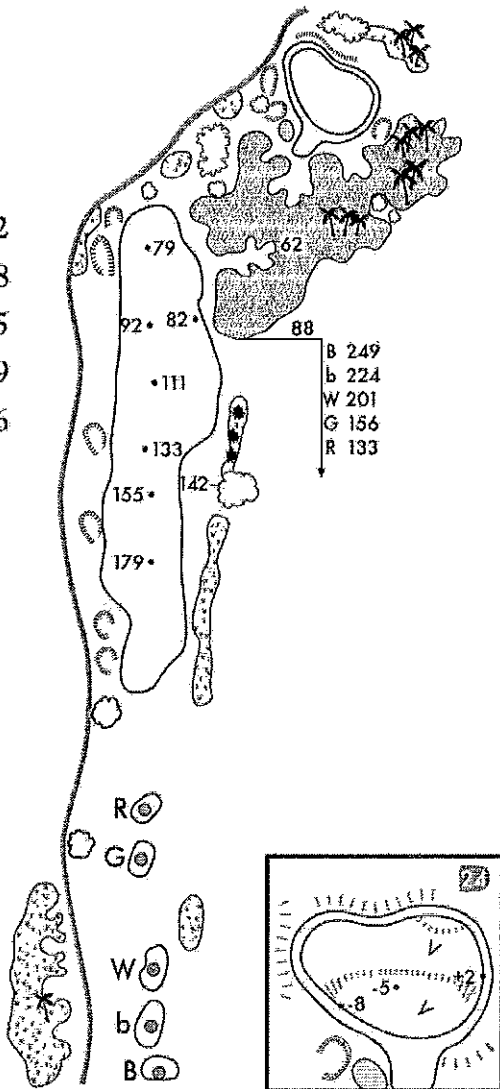

# 18

## par 4

Black 342

Blue 318

White 295

Green 249

Red 226

**MIC**

MC

MASONBORO

COUNTRY CLUB

TEE	YARDAGE	RATING/SLOPE
Black	7041	76.0/147
Blue	6511	73.9/138
White	6012	71.6/133
Green	5510	M 69.7/124 L 75.2/137
Red	4832	M 65.6/120 L 71.1/126

*- From the architect*

Outstanding golf courses share two common elements; demanding shot making and great beauty. Masonboro Country Club provides a tremendous test of shot making unfolding over a series of 18 highly artistic and dramatic golf holes.